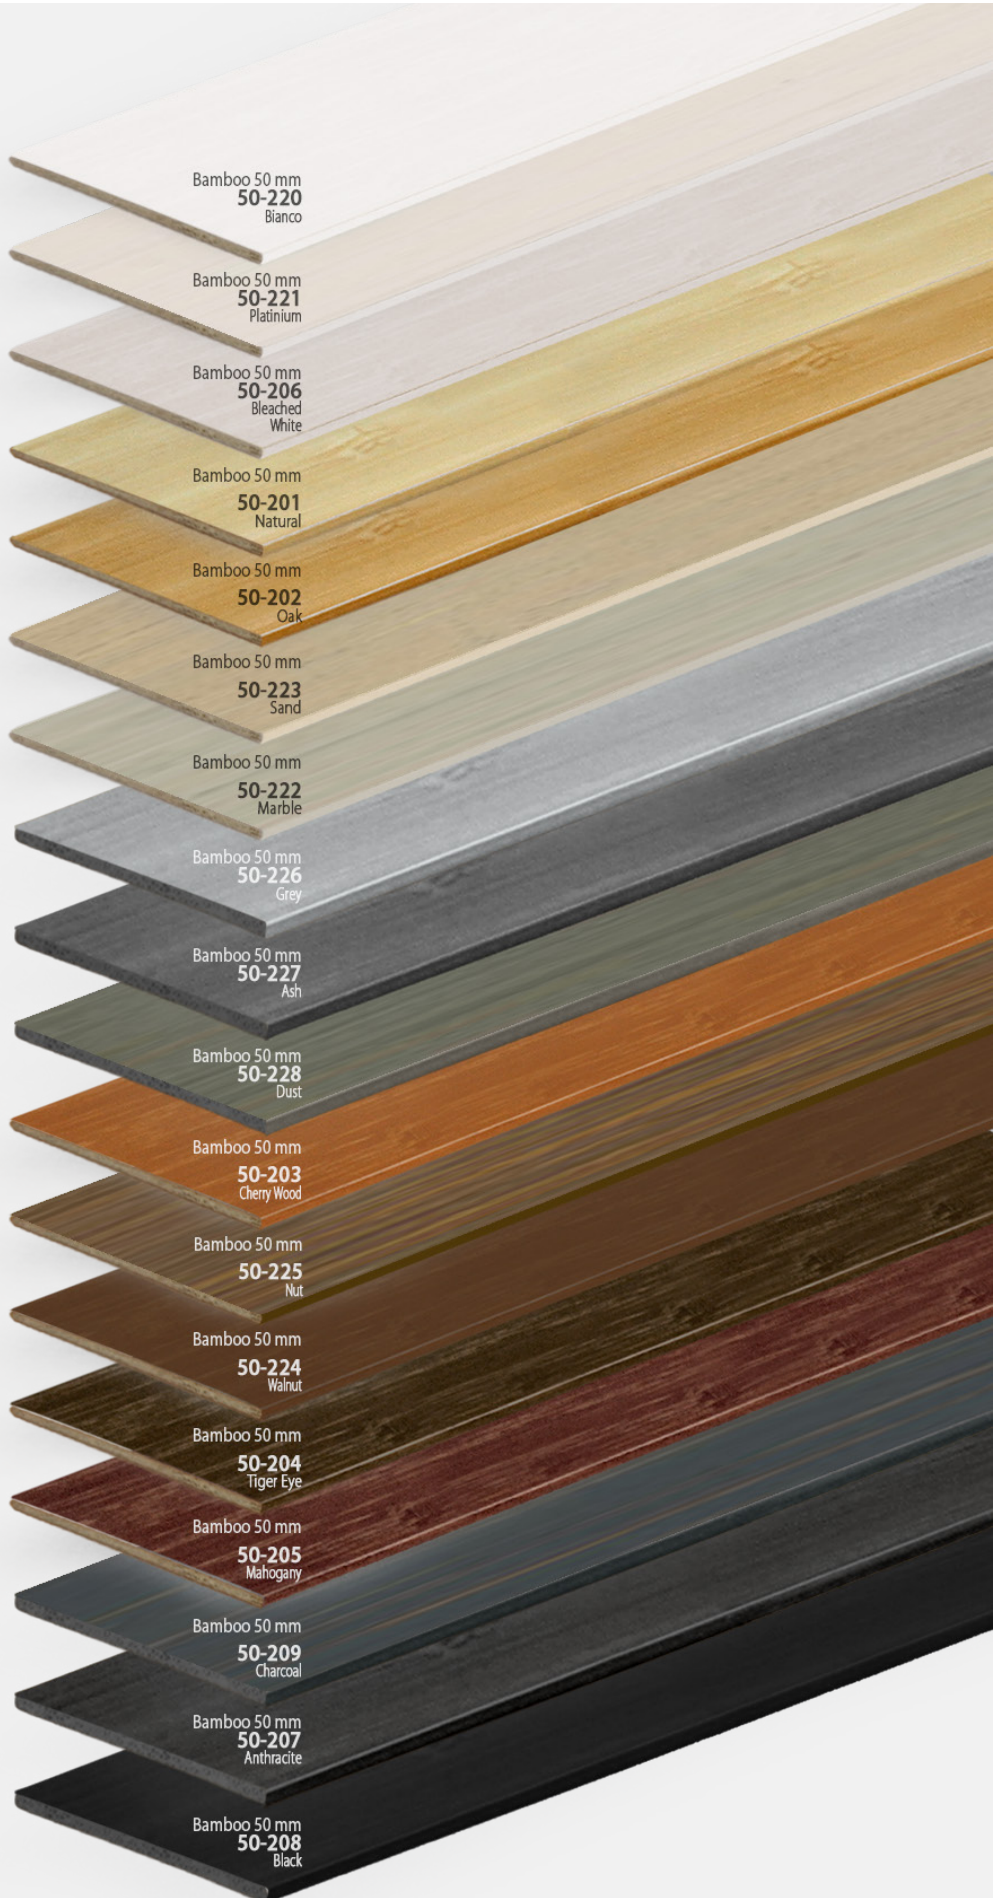

# Wood/Bamboo 50mm

# Classic Wood 50mm

Classic Wood 50 mm  
**5010**  
Natural

Classic Wood 50 mm  
**5011**  
Maple

Classic Wood 50 mm  
**5012**  
Light Oak

Classic Wood 50 mm  
**5027**  
Smoke Grey

Classic Wood 50 mm  
**5013**  
Cherry Wood

# Simple Wood 50mm

Simple Wood 50mm  
**5020**  
White

Simple Wood 50mm  
**5081**  
Pearl

Simple Wood 50mm  
**5085**  
Croissant

Simple Wood 50mm  
**5083**  
Sand

Simple Wood 50mm  
**5086**  
Limestone

Simple Wood 50mm  
**5087**  
Cloud

Simple Wood 50mm  
**5089**  
Charcoal

Simple Wood 50mm  
**5021**  
Black