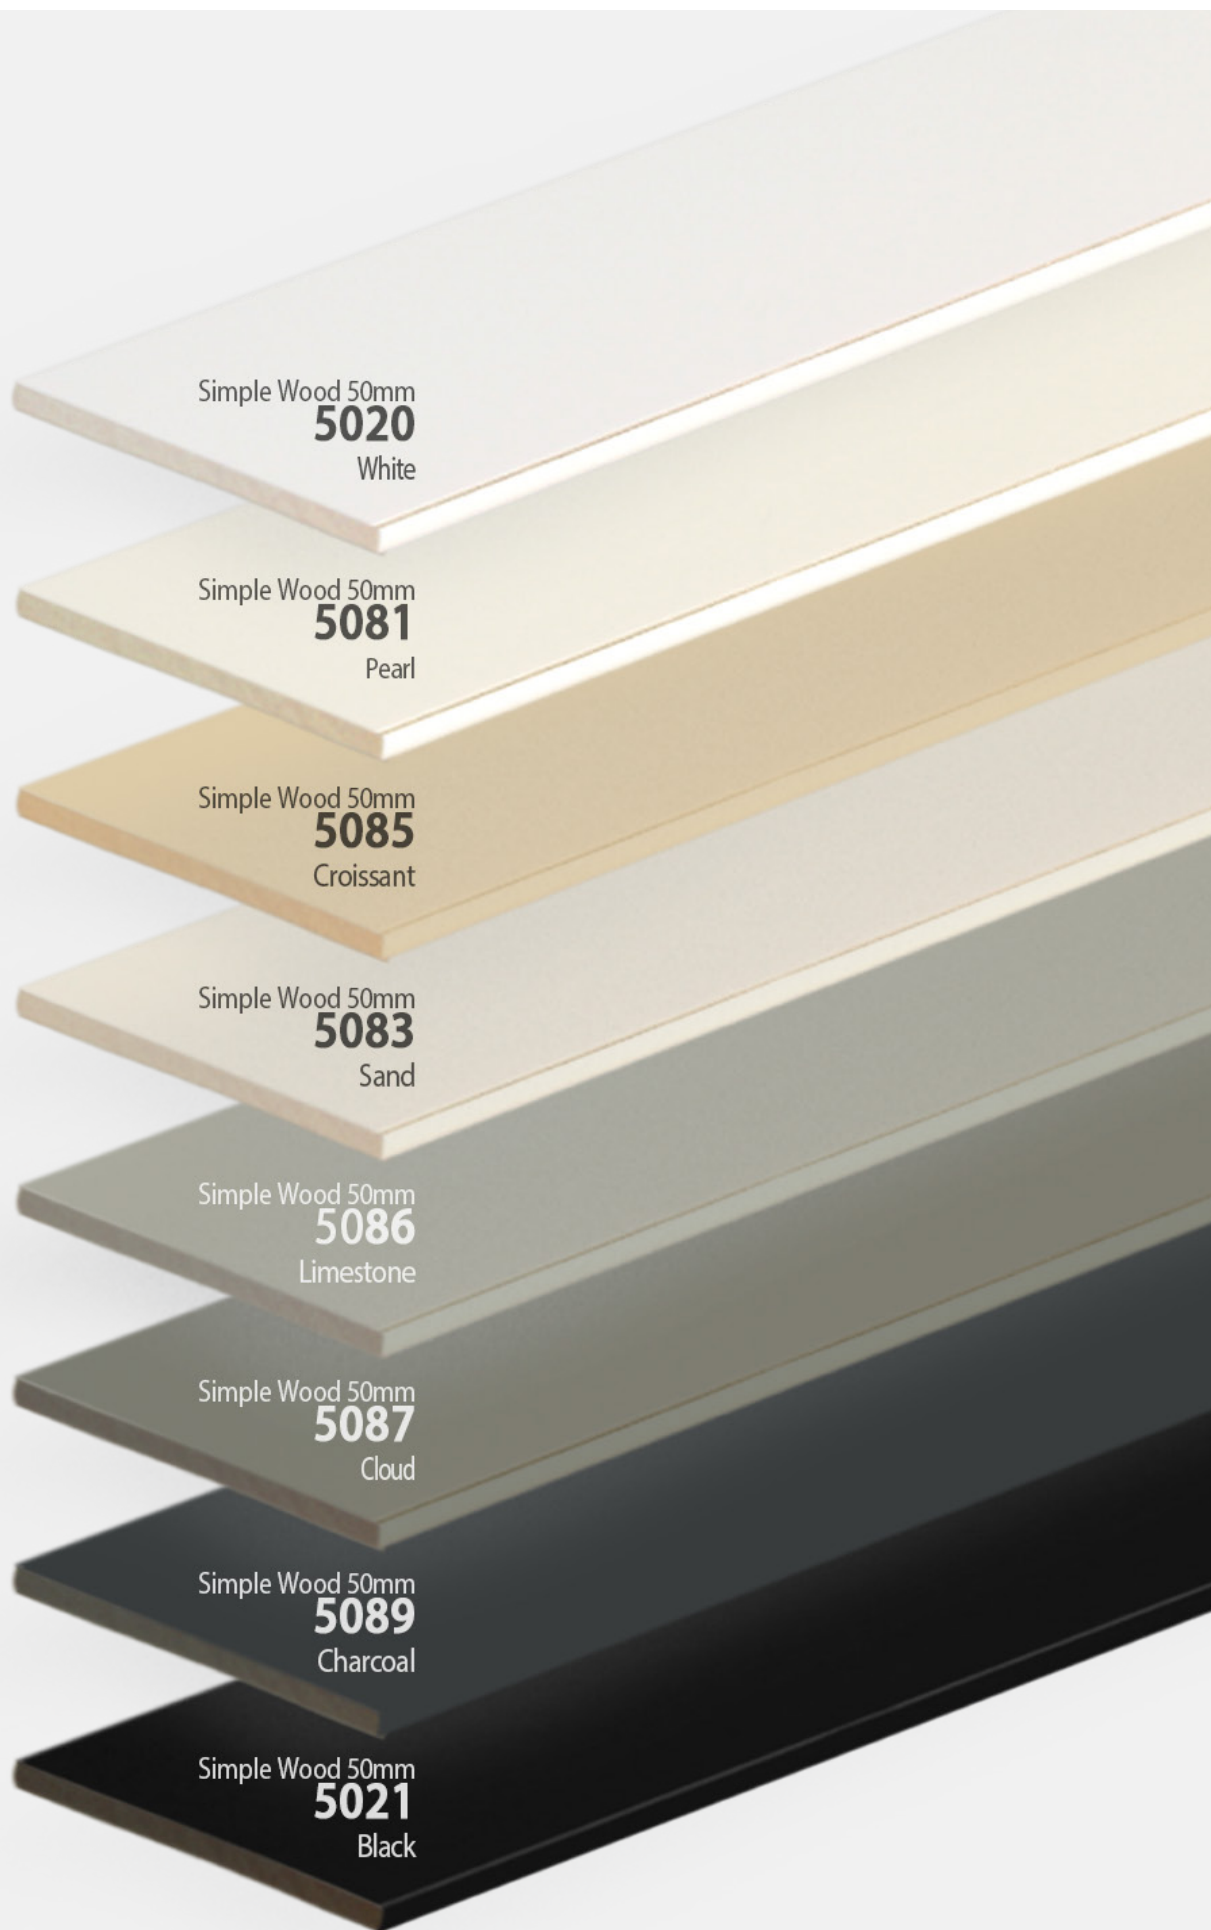

# Classic Wood 50mm

Classic Wood 50 mm  
**5010**  
Natural

Classic Wood 50 mm  
**5011**  
Maple

Classic Wood 50 mm  
**5012**  
Light Oak

Classic Wood 50 mm  
**5027**  
Smoke Grey

Classic Wood 50 mm  
**5013**  
Cherry Wood

Classic Wood 50 mm  
**5014**  
Tiger Eye

Classic Wood 50 mm  
**5015**  
Mahogany

Classic Wood 50 mm  
**5024**  
Nut

Classic Wood 50 mm  
**5022**  
Ebony

# Simple Wood 50mm

Simple Wood 50mm  
**5020**  
White

Simple Wood 50mm  
**5081**  
Pearl

Simple Wood 50mm  
**5085**  
Croissant

Simple Wood 50mm  
**5083**  
Sand

Simple Wood 50mm  
**5086**  
Limestone

Simple Wood 50mm  
**5087**  
Cloud

Simple Wood 50mm  
**5089**  
Charcoal

Simple Wood 50mm  
**5021**  
Black