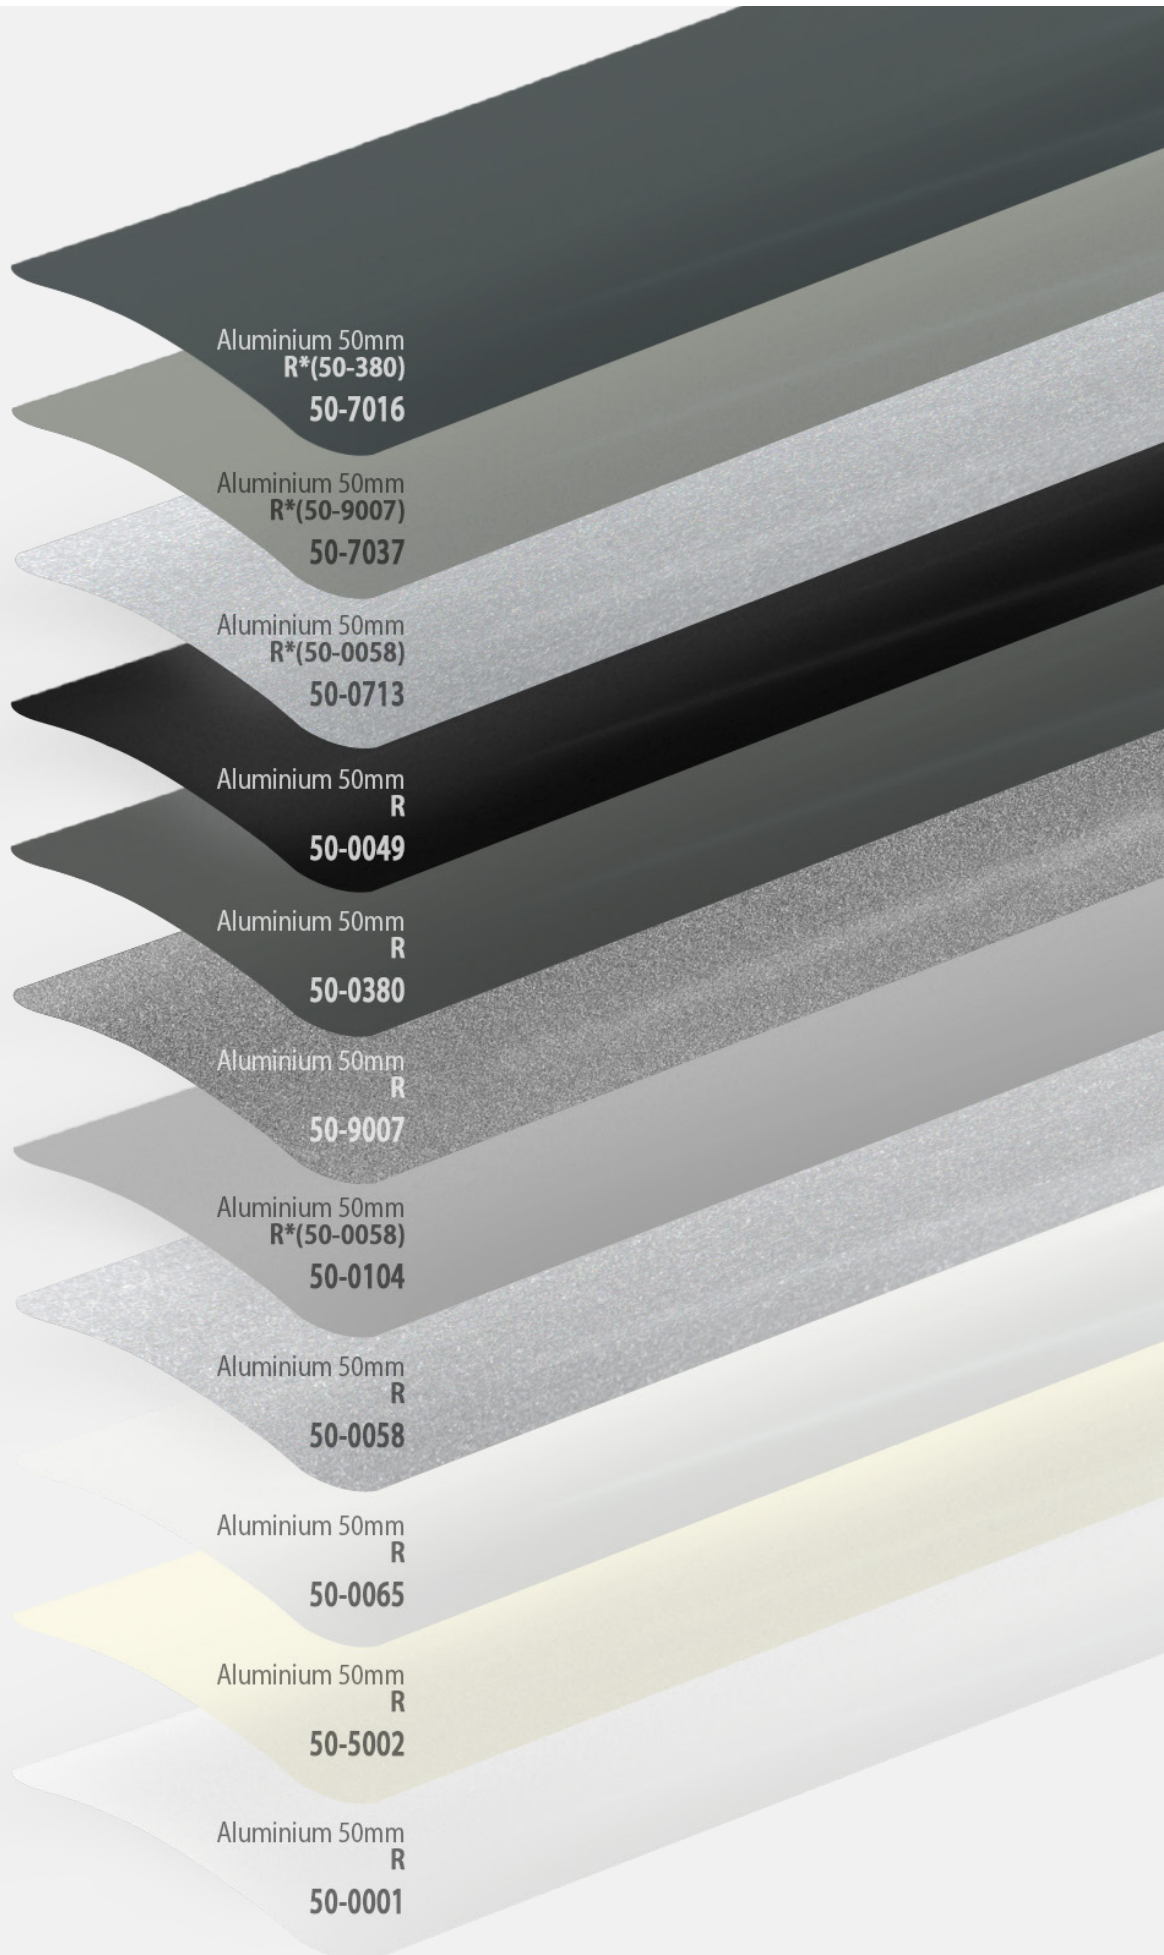

Aluminium 50mm  
R\*(50-0001)  
50-V9001

Aluminium 50mm  
R  
50-V8104

Aluminium 50mm  
R  
50-V8004

Aluminium 50mm  
R  
50-V8005

Aluminium 50mm  
R\*(50-0380)  
50-V8006

Aluminium 50mm  
R\*(50-0380)  
50-V8008

Aluminium 50mm  
R\*(50-0049)  
50-V8003

**AE50-150P**

Aluminium 50mm  
Exclusive R

**AE50-190**

Aluminium 50mm  
Exclusive R

**AE50-190P**

Aluminium 50mm  
Exclusive R

**AE50-200**

Aluminium 50mm  
Exclusive R

**AE50-200P**

Aluminium 50mm  
Exclusive R

**AE50-210**

Aluminium 50mm  
Exclusive R

**AE50-210P**