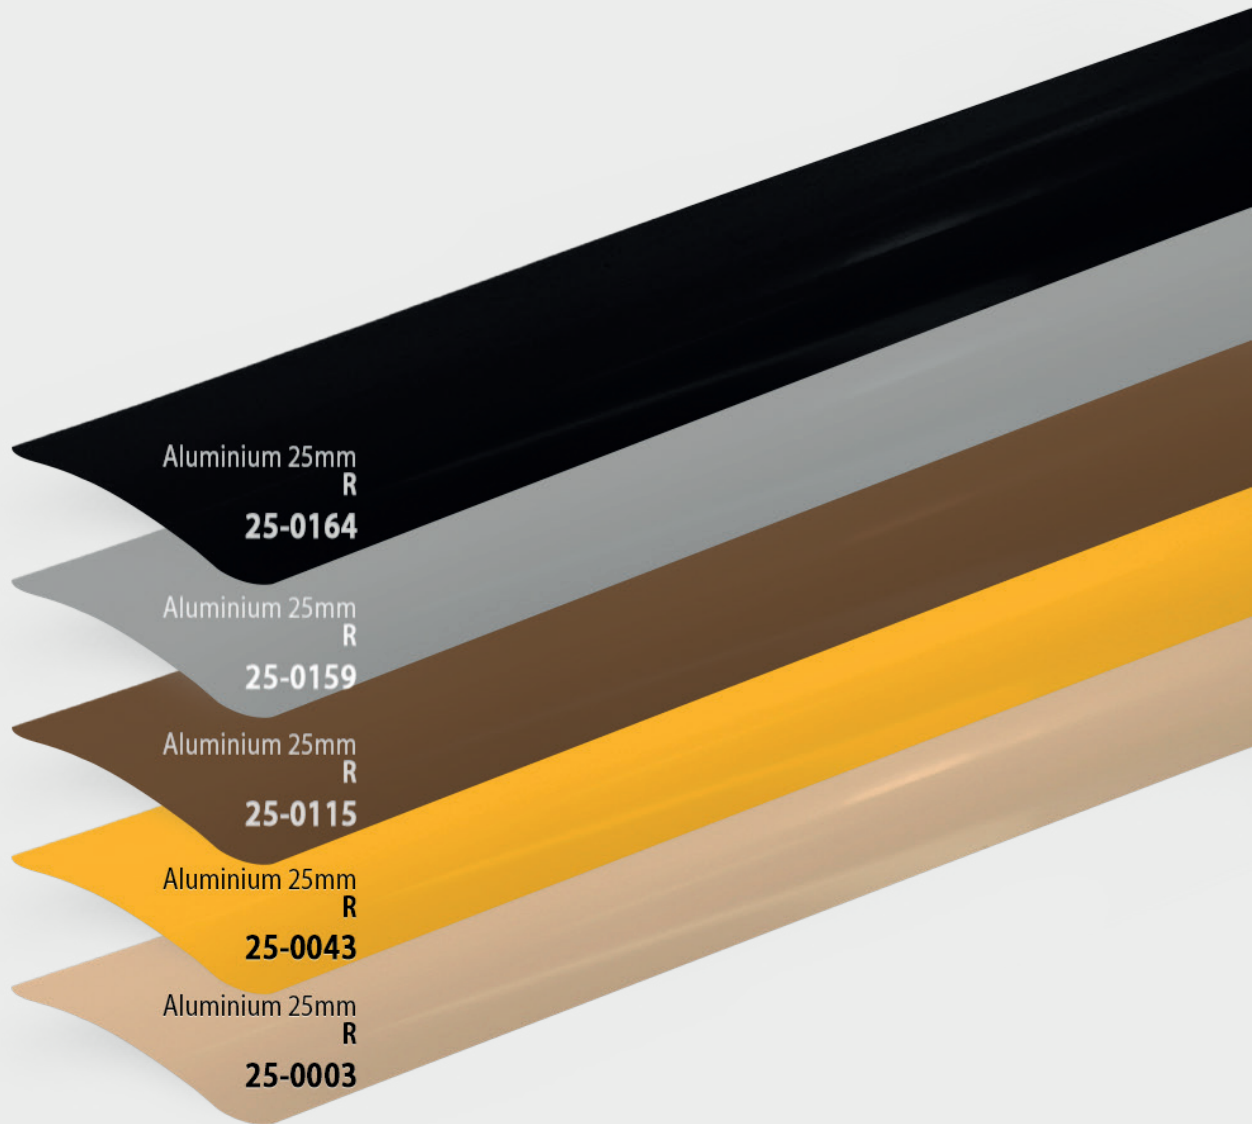

Aluminium 25mm
R
25-0281

Aluminium 25mm
R
25-0212

Aluminium 25mm
R
25-0211

Aluminium 25mm
R
25-0210

Aluminium 25mm
R
25-0205

Aluminium 25mm
R
25-0199

DUO COLOR ○ ●

Aluminium 25mm
R
25-0195

Aluminium 25mm
R
25-0187

Aluminium 25mm
R
25-0186

Aluminium 25mm
R
25-0179

Aluminium 25mm
R
25-0172

Aluminium 25mm
R
25-0168

Aluminium 25mm
R*(25-0159/25-0168)
25-9007

Aluminium 25mm
R*(25-0281/25-0996)
25-0996

Aluminium 25mm
R*(25-0281)
25-7016

Aluminium 25mm
R
25-0165

Aluminium 25mm
R
25-0164

Aluminium 25mm
R
25-0159

Aluminium 25mm
R
25-0115

Aluminium 25mm
R
25-0043

Aluminium 25mm
R
25-0003

Aluminium 25mm
R*(25-0900)
25-V9001

Aluminium 25mm
R*(25-0538)
25-V8104

Aluminium 25mm
R*(25-0511)
25-V8004

Aluminium 25mm
R*(25-0159)
25-V8005

Aluminium 25mm
R*(25-0281)
25-V8006

Aluminium 25mm
R*(25-0281)
25-V8008

Aluminium 25mm
R*(25-0164)
25-V8003