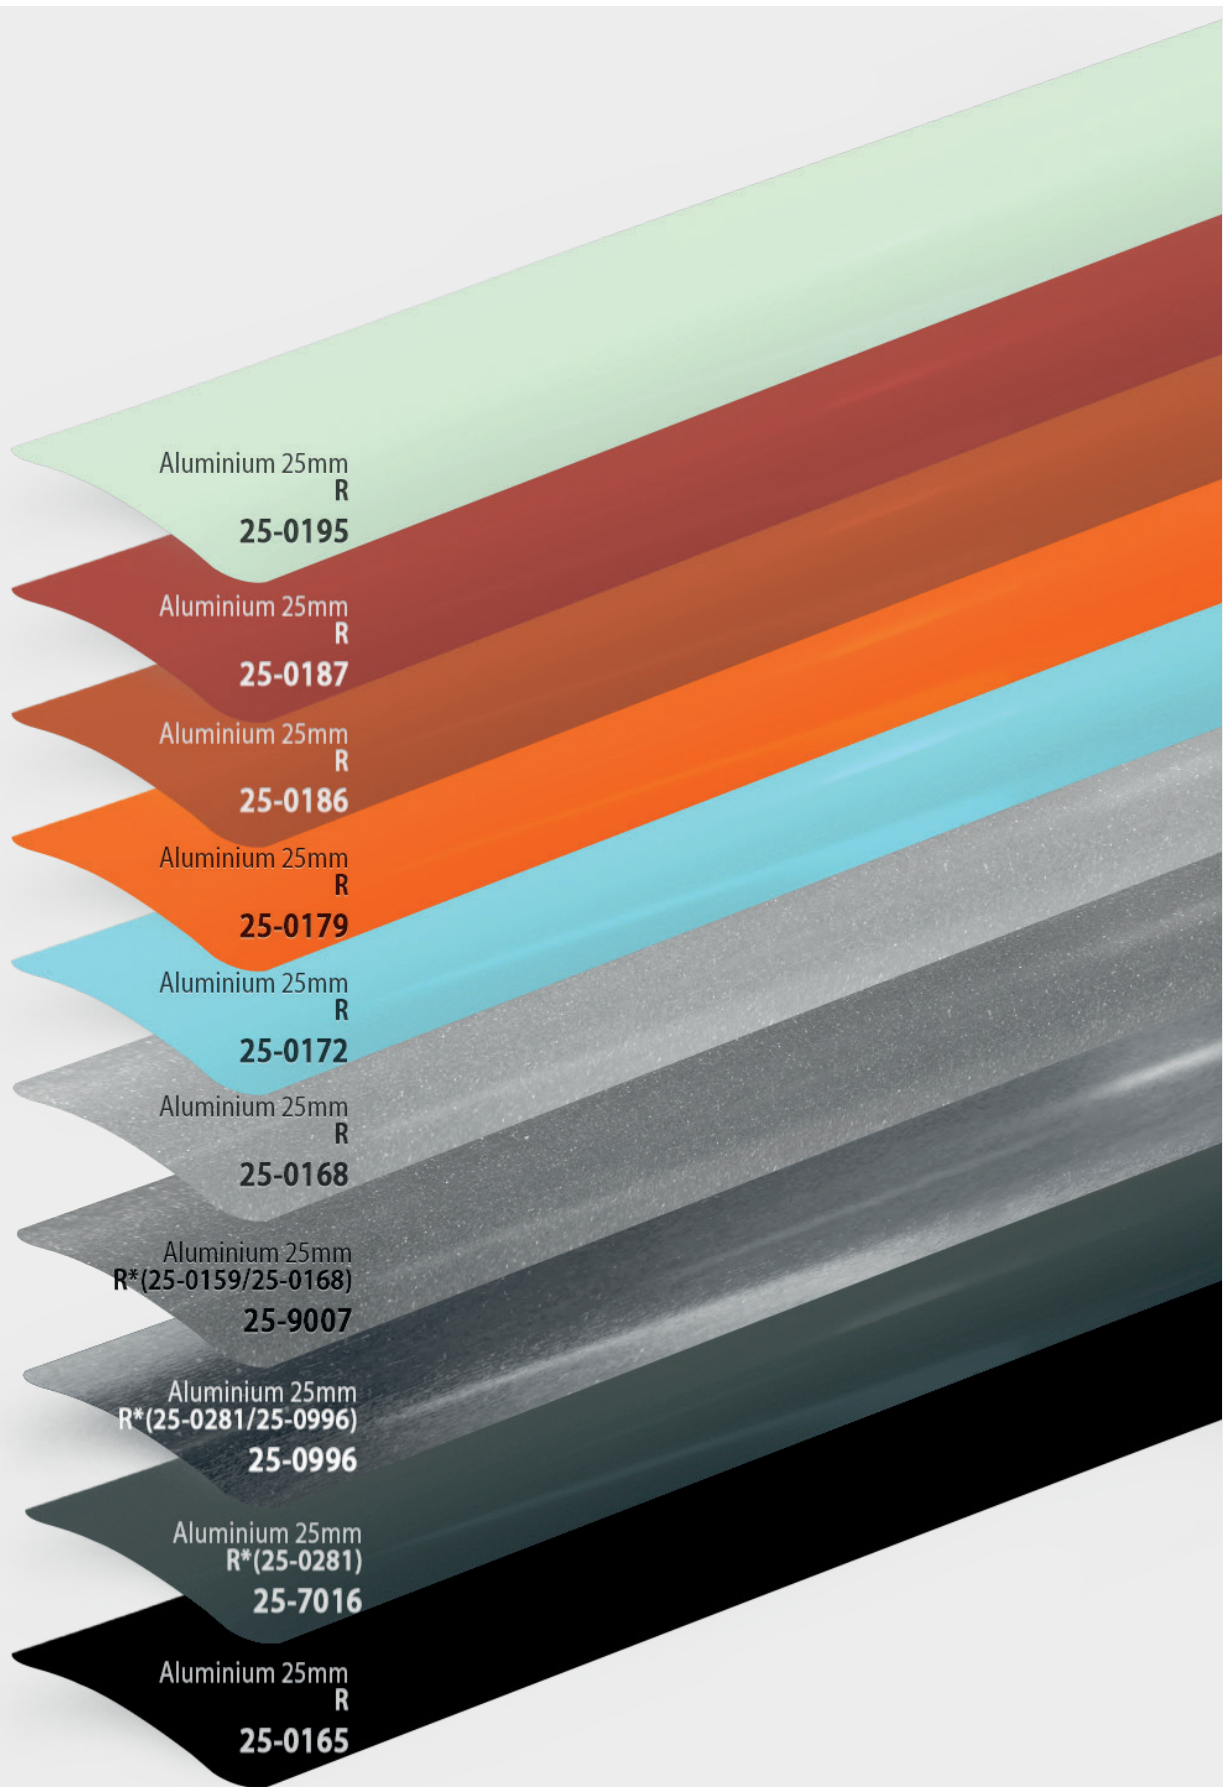

Aluminium 25mm
R
25-0281

Aluminium 25mm
R
25-0212

Aluminium 25mm
R
25-0211

Aluminium 25mm
R
25-0210

Aluminium 25mm
R
25-0205

Aluminium 25mm
R
25-0199

DUO COLOR ○ ●

Aluminium 25mm
R
25-0195

Aluminium 25mm
R
25-0187

Aluminium 25mm
R
25-0186

Aluminium 25mm
R
25-0179

Aluminium 25mm
R
25-0172

Aluminium 25mm
R
25-0168

Aluminium 25mm
R*(25-0159/25-0168)
25-9007

Aluminium 25mm
R*(25-0281/25-0996)
25-0996

Aluminium 25mm
R*(25-0281)
25-7016

Aluminium 25mm
R
25-0165

Aluminium 25mm
R
25-0164

Aluminium 25mm
R
25-0159

Aluminium 25mm
R
25-0115

Aluminium 25mm
R
25-0043

Aluminium 25mm
R
25-0003

Aluminium 25mm
R*(25-0900)
25-V9001

Aluminium 25mm
R*(25-0538)
25-V8104

Aluminium 25mm
R*(25-0511)
25-V8004

Aluminium 25mm
R*(25-0159)
25-V8005

Aluminium 25mm
R*(25-0281)
25-V8006

Aluminium 25mm
R*(25-0281)
25-V8008

Aluminium 25mm
R*(25-0164)
25-V8003