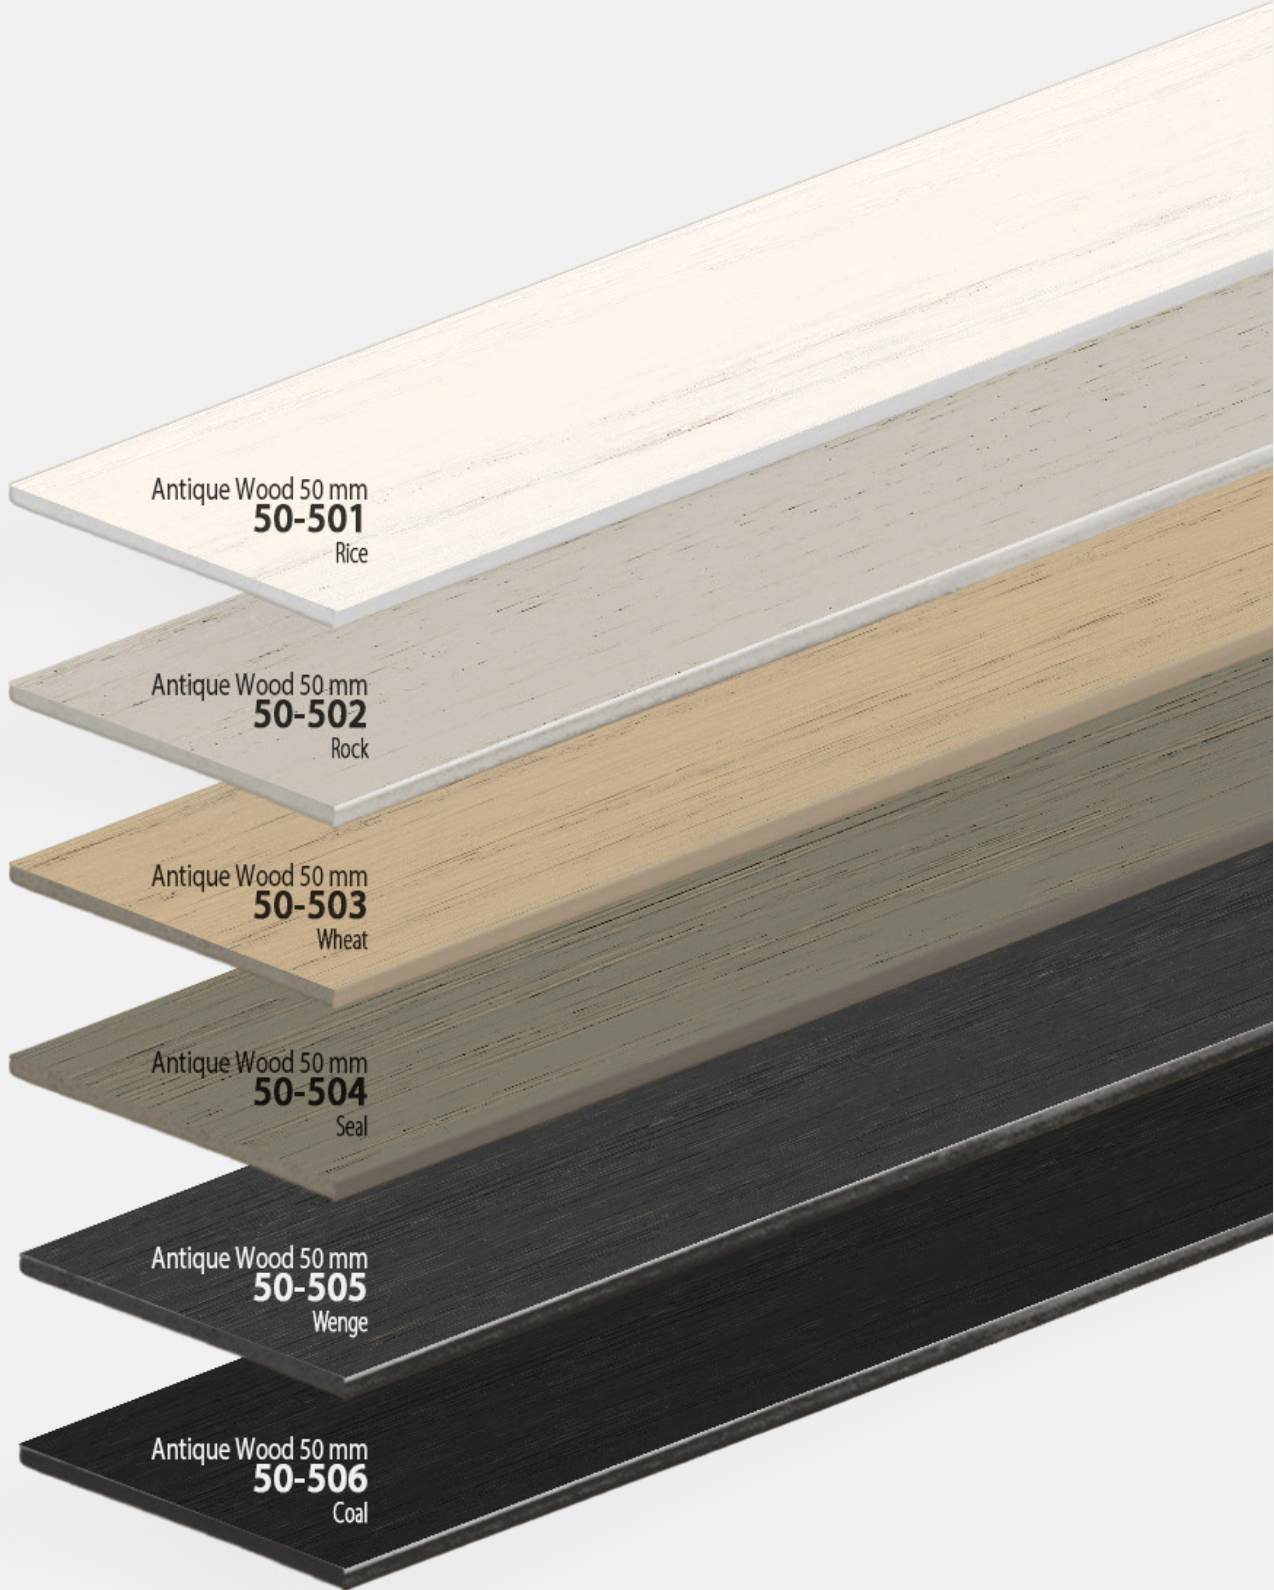

Wood/Bamboo 50mm

Antique Wood 50mm

Classic Wood 50mm

Simple Wood 50mm

Simple Wood 50mm
5020
White

Simple Wood 50mm
5081
Pearl

Simple Wood 50mm
5085
Croissant

Simple Wood 50mm
5083
Sand

Simple Wood 50mm
5086
Limestone

Simple Wood 50mm
5087
Cloud

Simple Wood 50mm
5089
Charcoal

Simple Wood 50mm
5021
Black