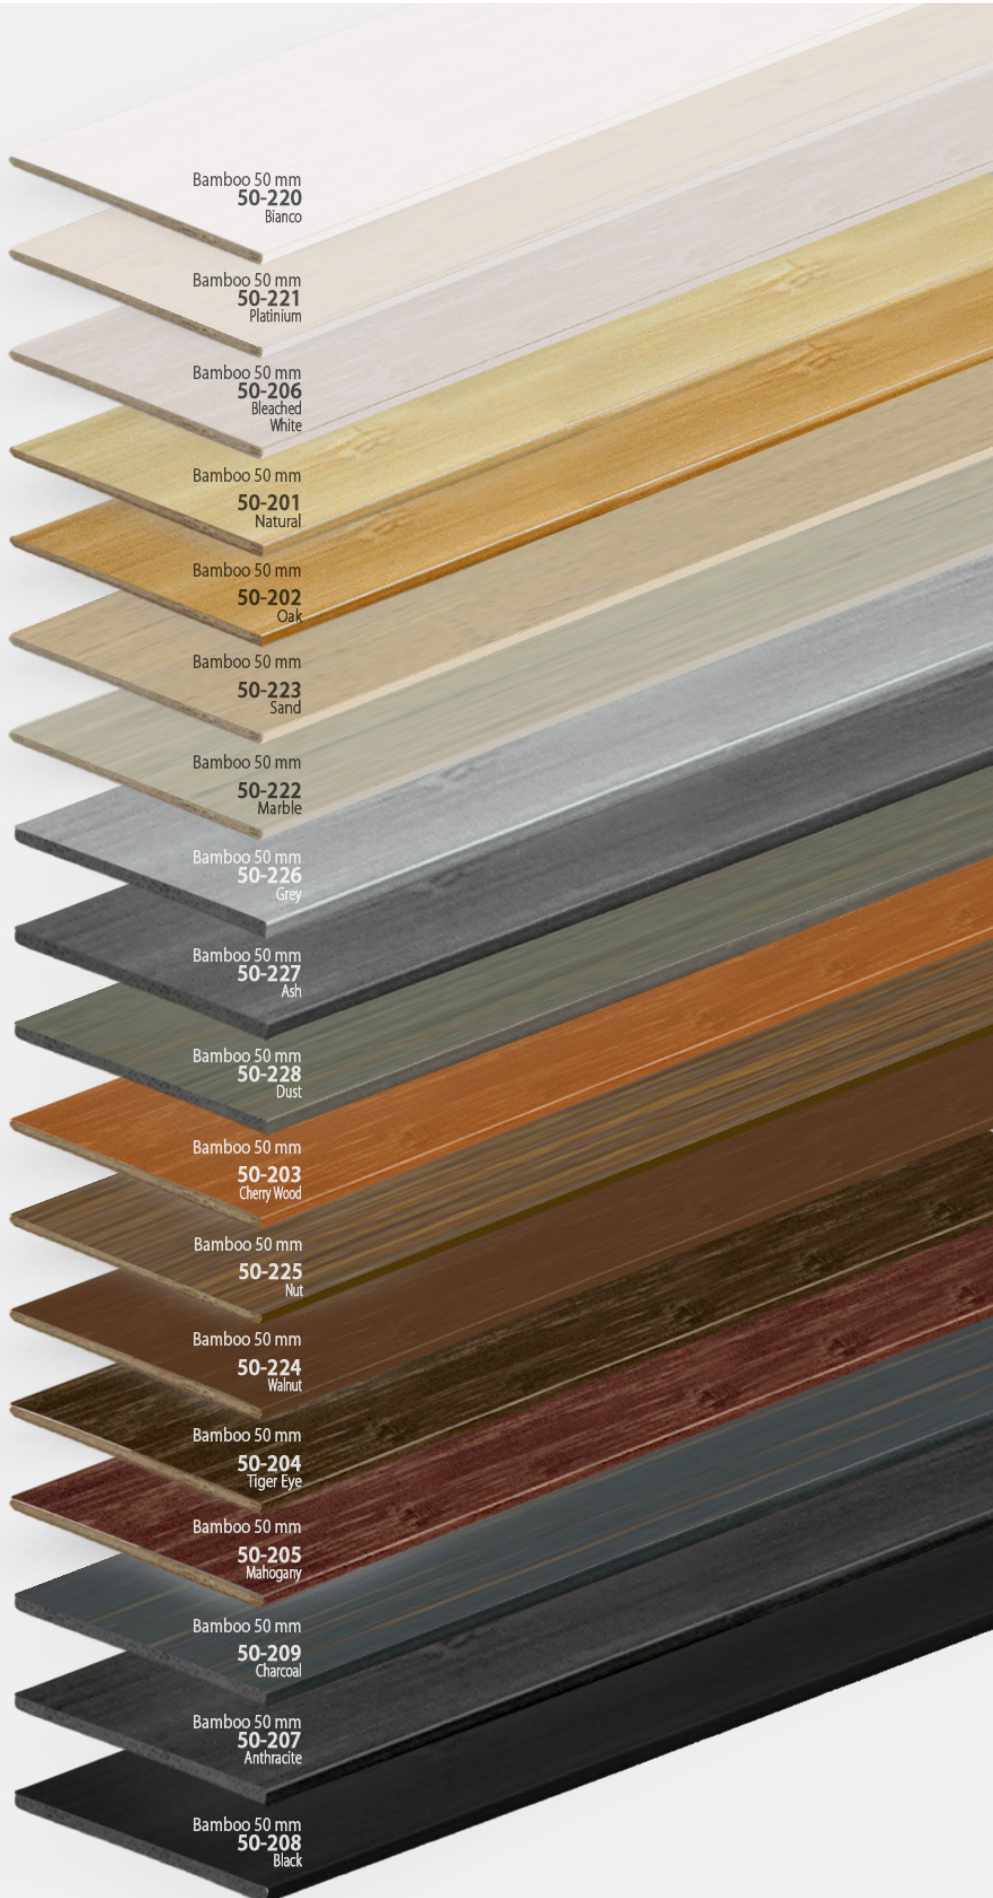

Wood/Bamboo 50mm

Antique Wood 50mm

Classic Wood 50mm

Simple Wood 50mm

Simple Wood 50mm
5020
White

Simple Wood 50mm
5081
Pearl

Simple Wood 50mm
5085
Croissant

Simple Wood 50mm
5083
Sand

Simple Wood 50mm
5086
Limestone

Simple Wood 50mm
5087
Cloud

Simple Wood 50mm
5089
Charcoal

Simple Wood 50mm
5021
Black